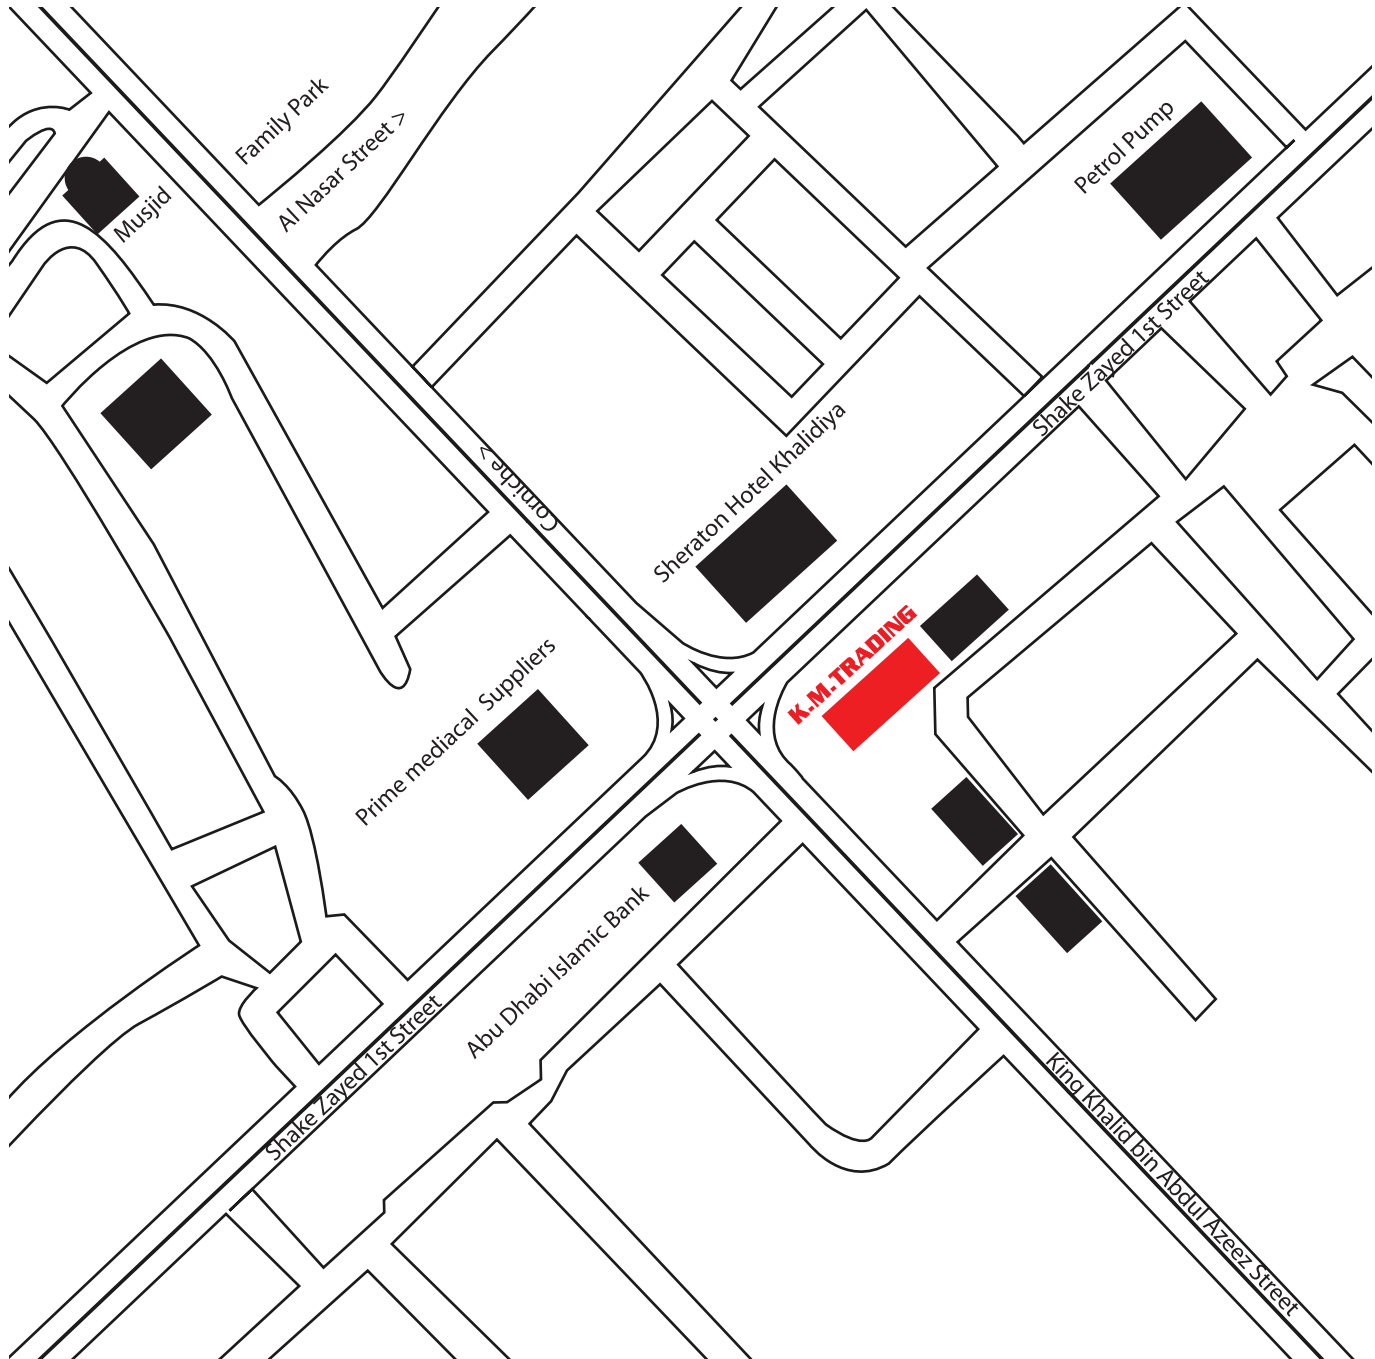

K.M. TRADING

Khalidiya Road - Abu Dhabi.

SHOWROOM TIMING K. M. Trading , Khalidiyah - Abu Dhabi.

Department Store

Sat - Fri

9:30 am to 11:00 pm (Straight)