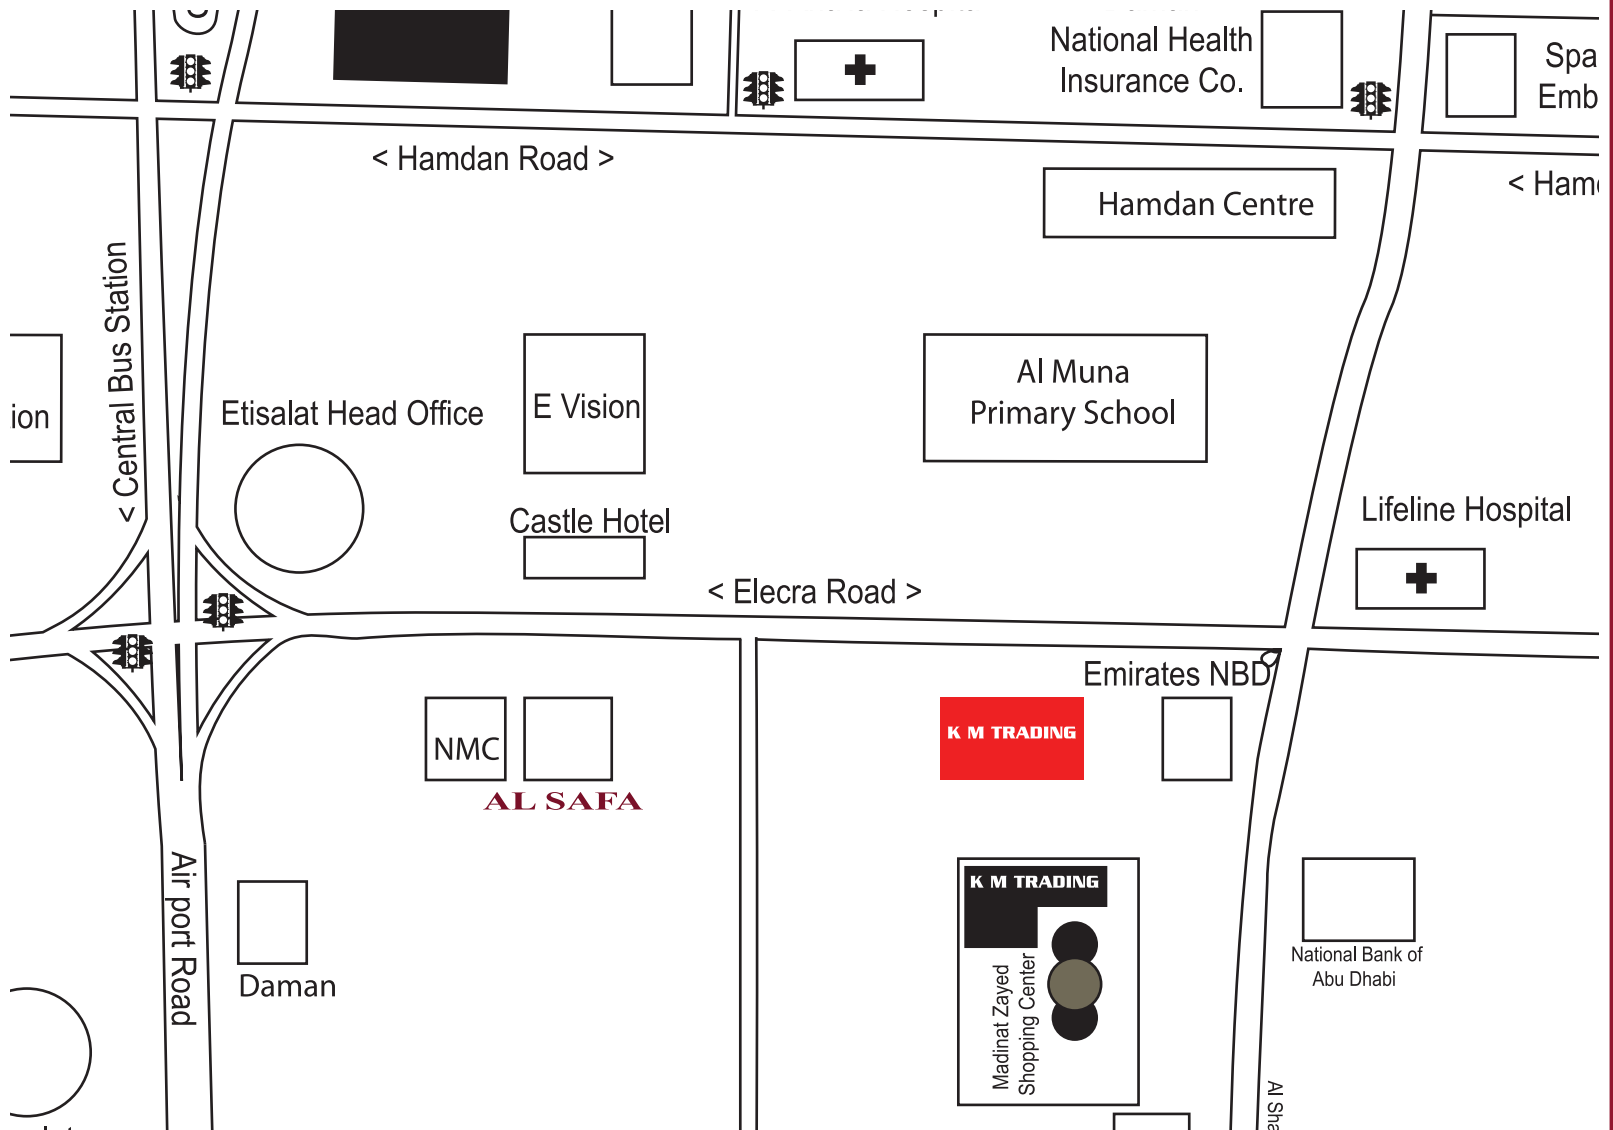

# K.M. TRADING

Electra Road - Abu Dhabi.

## SHOWROOM TIMING K. M. Trading - Electra, Abu Dhabi.

	Department Store	Supermarket
Sat - Thu	9 : 00 am to 11 : 00 pm (Straight)	
Fri	9 : 00 am to 12 : 00 pm 3 : 00 pm to 11 : 00 pm	